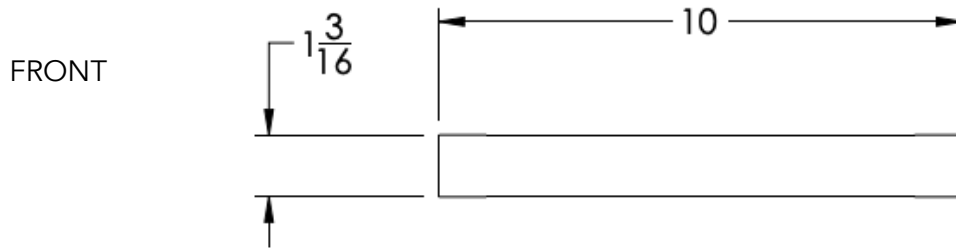

Dimensions in inches

NOTE: Dimensions subject to change without notice.