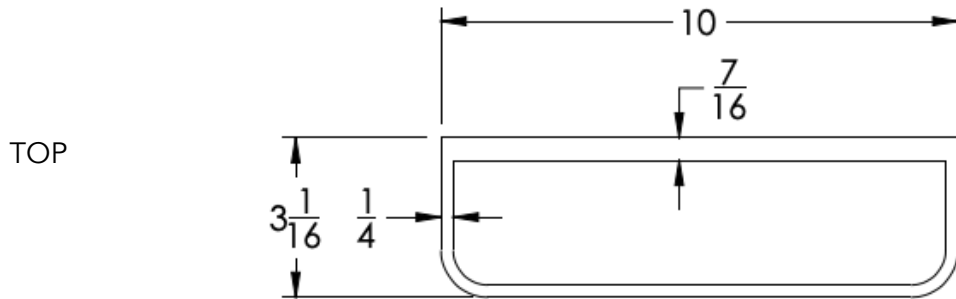

Dimensions in inches

NOTE: Dimensions subject to change without notice.