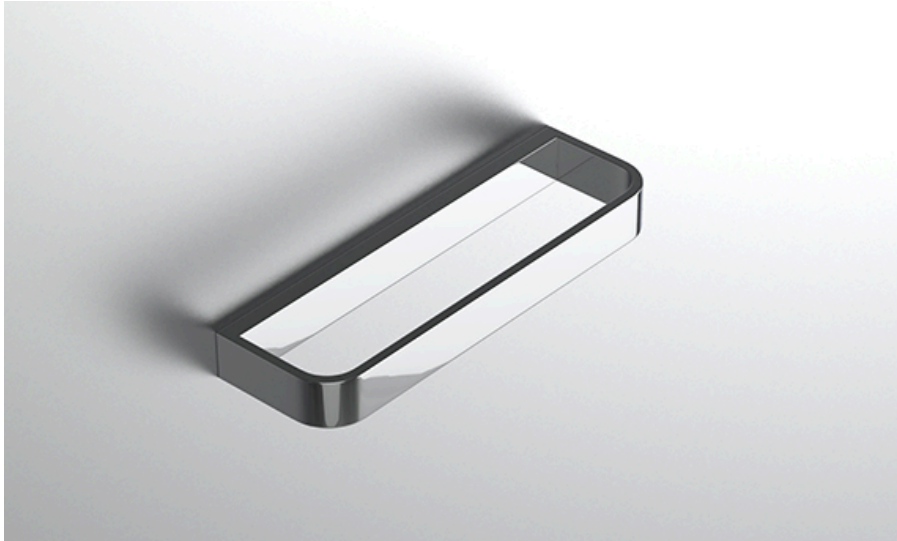

# neelnox

LET  
THERE  
BE **DESIGN.**

### FEATURES

- Premium 304 Grade Stainless Steel
- Solid Mount Construction
- Concealed Installation Hardware
- State of the art wall anchors included for installation on Dry wall or Tile